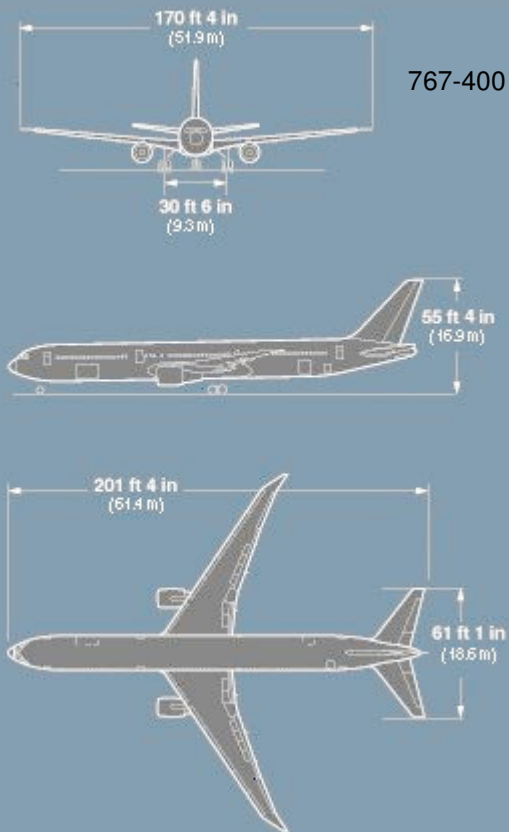

Boeing  
Aircraft ID Sheet  
5DME Adelaide

737-800

747-400

767-400

777-400